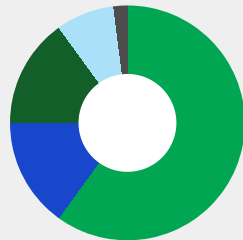

Components

60%	Spring Oats
15%	Berseem Clover
15%	White Clover
8%	Hybrid Brassica
2%	Radish

Additional Specs

General Characteristics

Segment	Wildlife
Species	Food Plot

Seeding Information

Approx. Seeds/Lb.	n/a
Seeding Rate - Alone/New (Lbs./Acre)	18-25