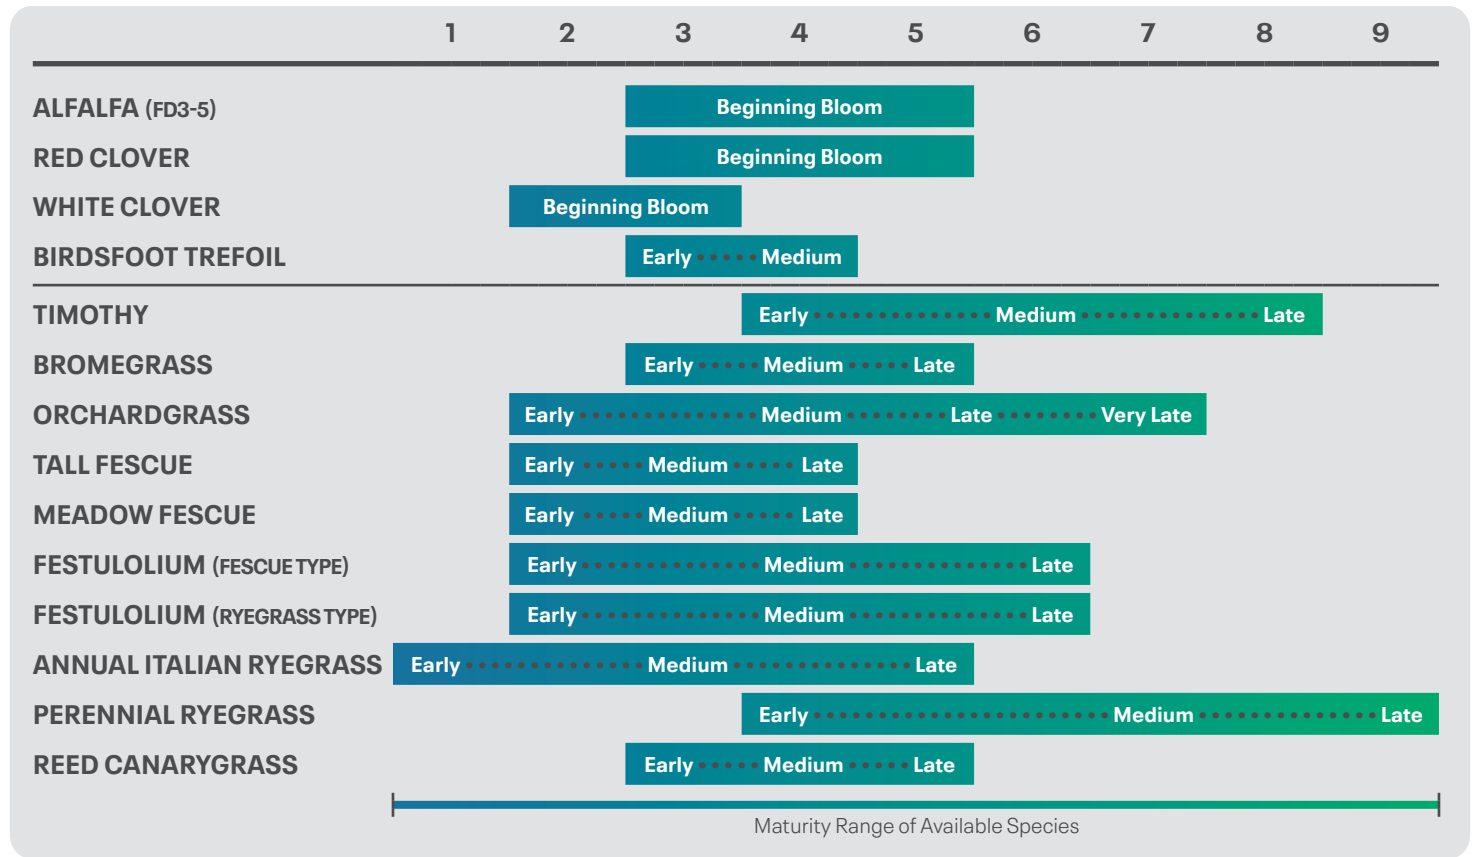

FORAGE MATURITY MATRIX

PROPERTIES OF GRASSES