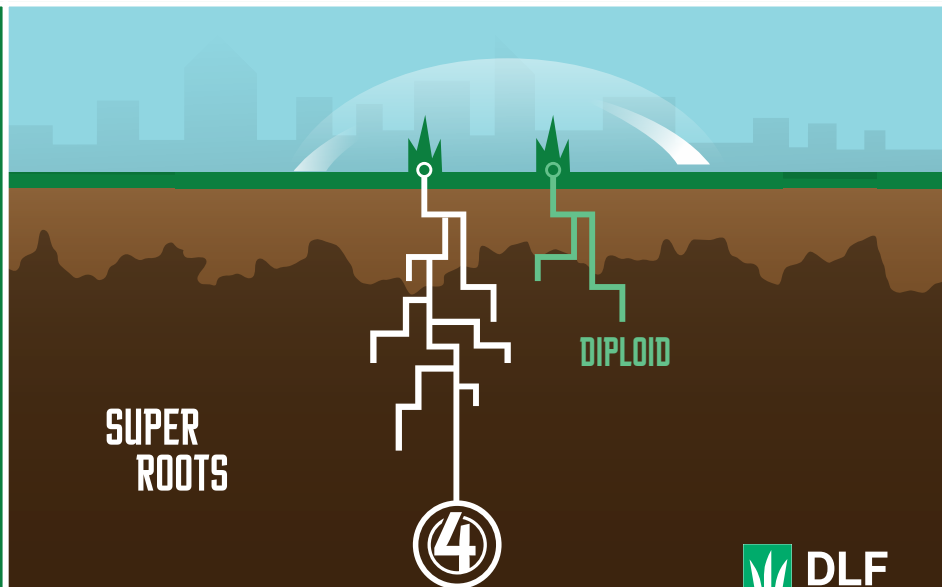

SUPER RECOVERY

SUPER ROOTS

DIPLOID

FOR MORE IN-DEPTH INFORMATION VISIT US.DLF.COM OR CA.DLF.COM